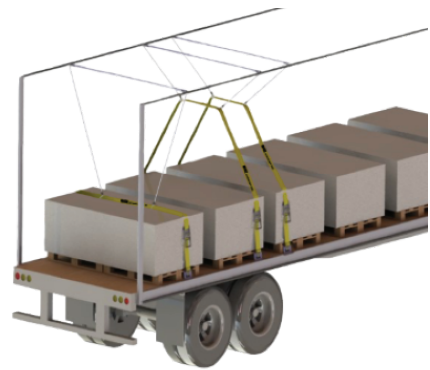

KAPTIVE STRAP™ by KINEDYNE®

Cargo Securement Solution for Curtainside Vehicles

KINEDYNE®
OPTIMIZE SAFETY

Why Upgrade to Kaptive Strap?

- **Built-in System** - easily slide straps over your load spending less time securing cargo
- **Reduces Injury Risk** - no need to climb in/on the trailer or throw straps
- **Increase Overall Savings** - spend less money on workers compensation, replacements costs, and downtime

Kinedyne Kaptive Strap Curtainside Solution helps truckers stay safe when securing cargo, and will reduce tie-down time up to 45%. This built-in sliding strap system is the safest, most effective, and easiest way to secure cargo in a curtainside vehicle.